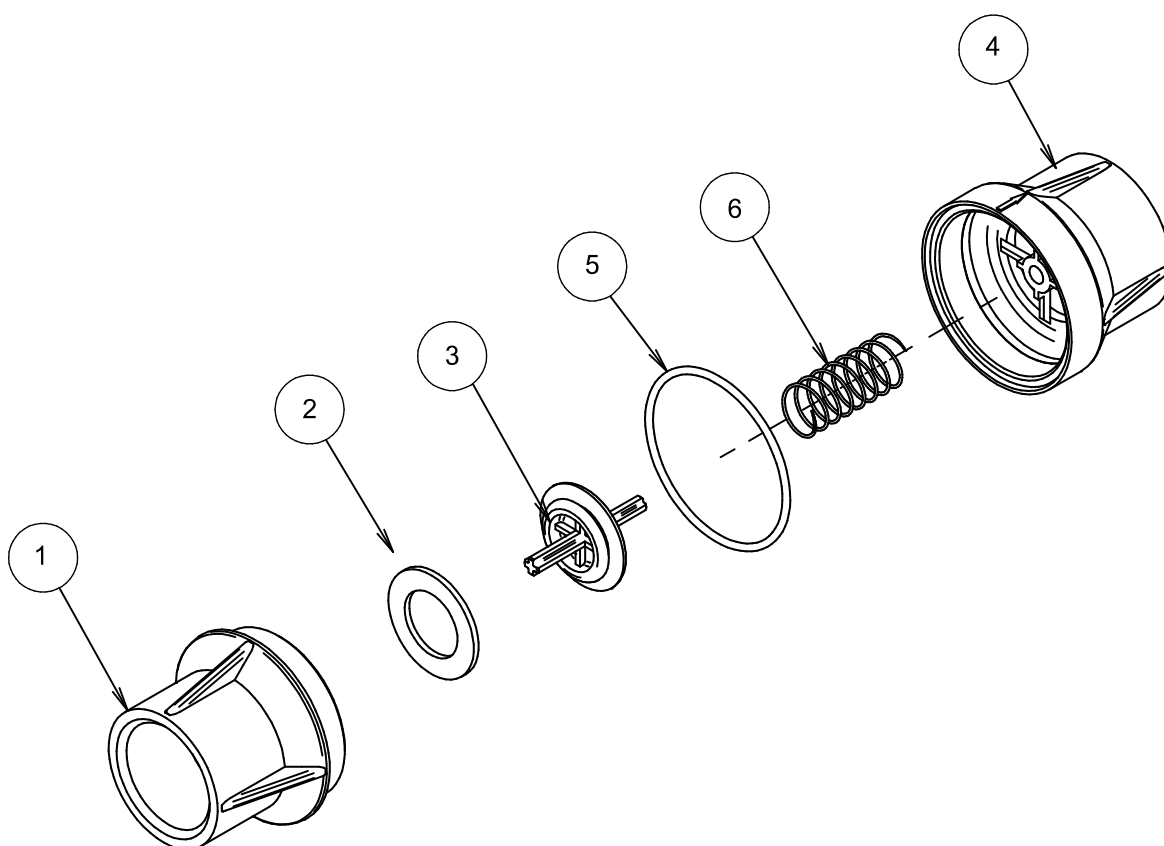

Part No.

8206006

Non-return valve, Male and Female threaded.

Pos.	P/N
1	C00000059
2	G00002051
3	O00000020
4	C00000060
5	G00001146
6	M00201018