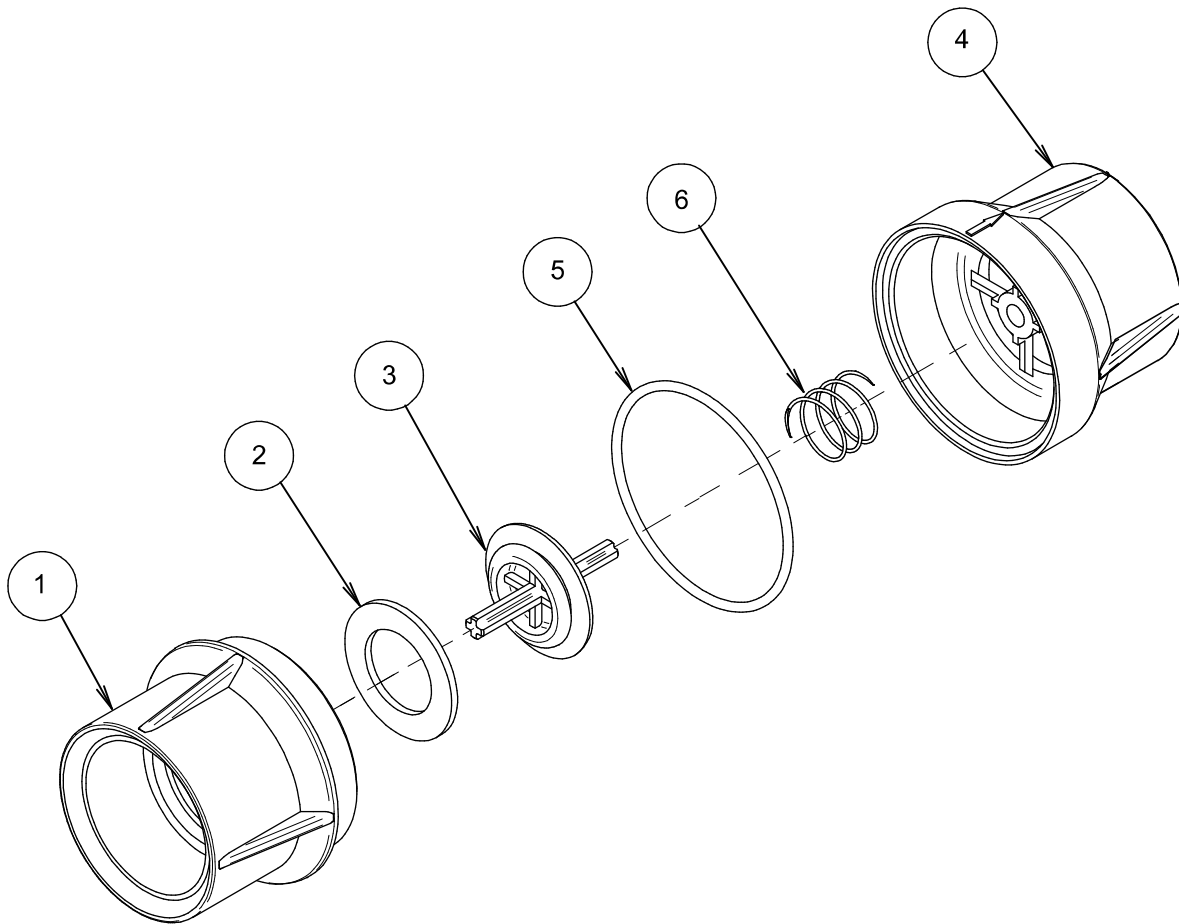

Part No. 8206001

Non-return valve, Male and Female threaded.

Pos.	P/N
1	C00000061
2	G00002051
3	O00000020
4	C00000060
5	G00001146
6	M00201018