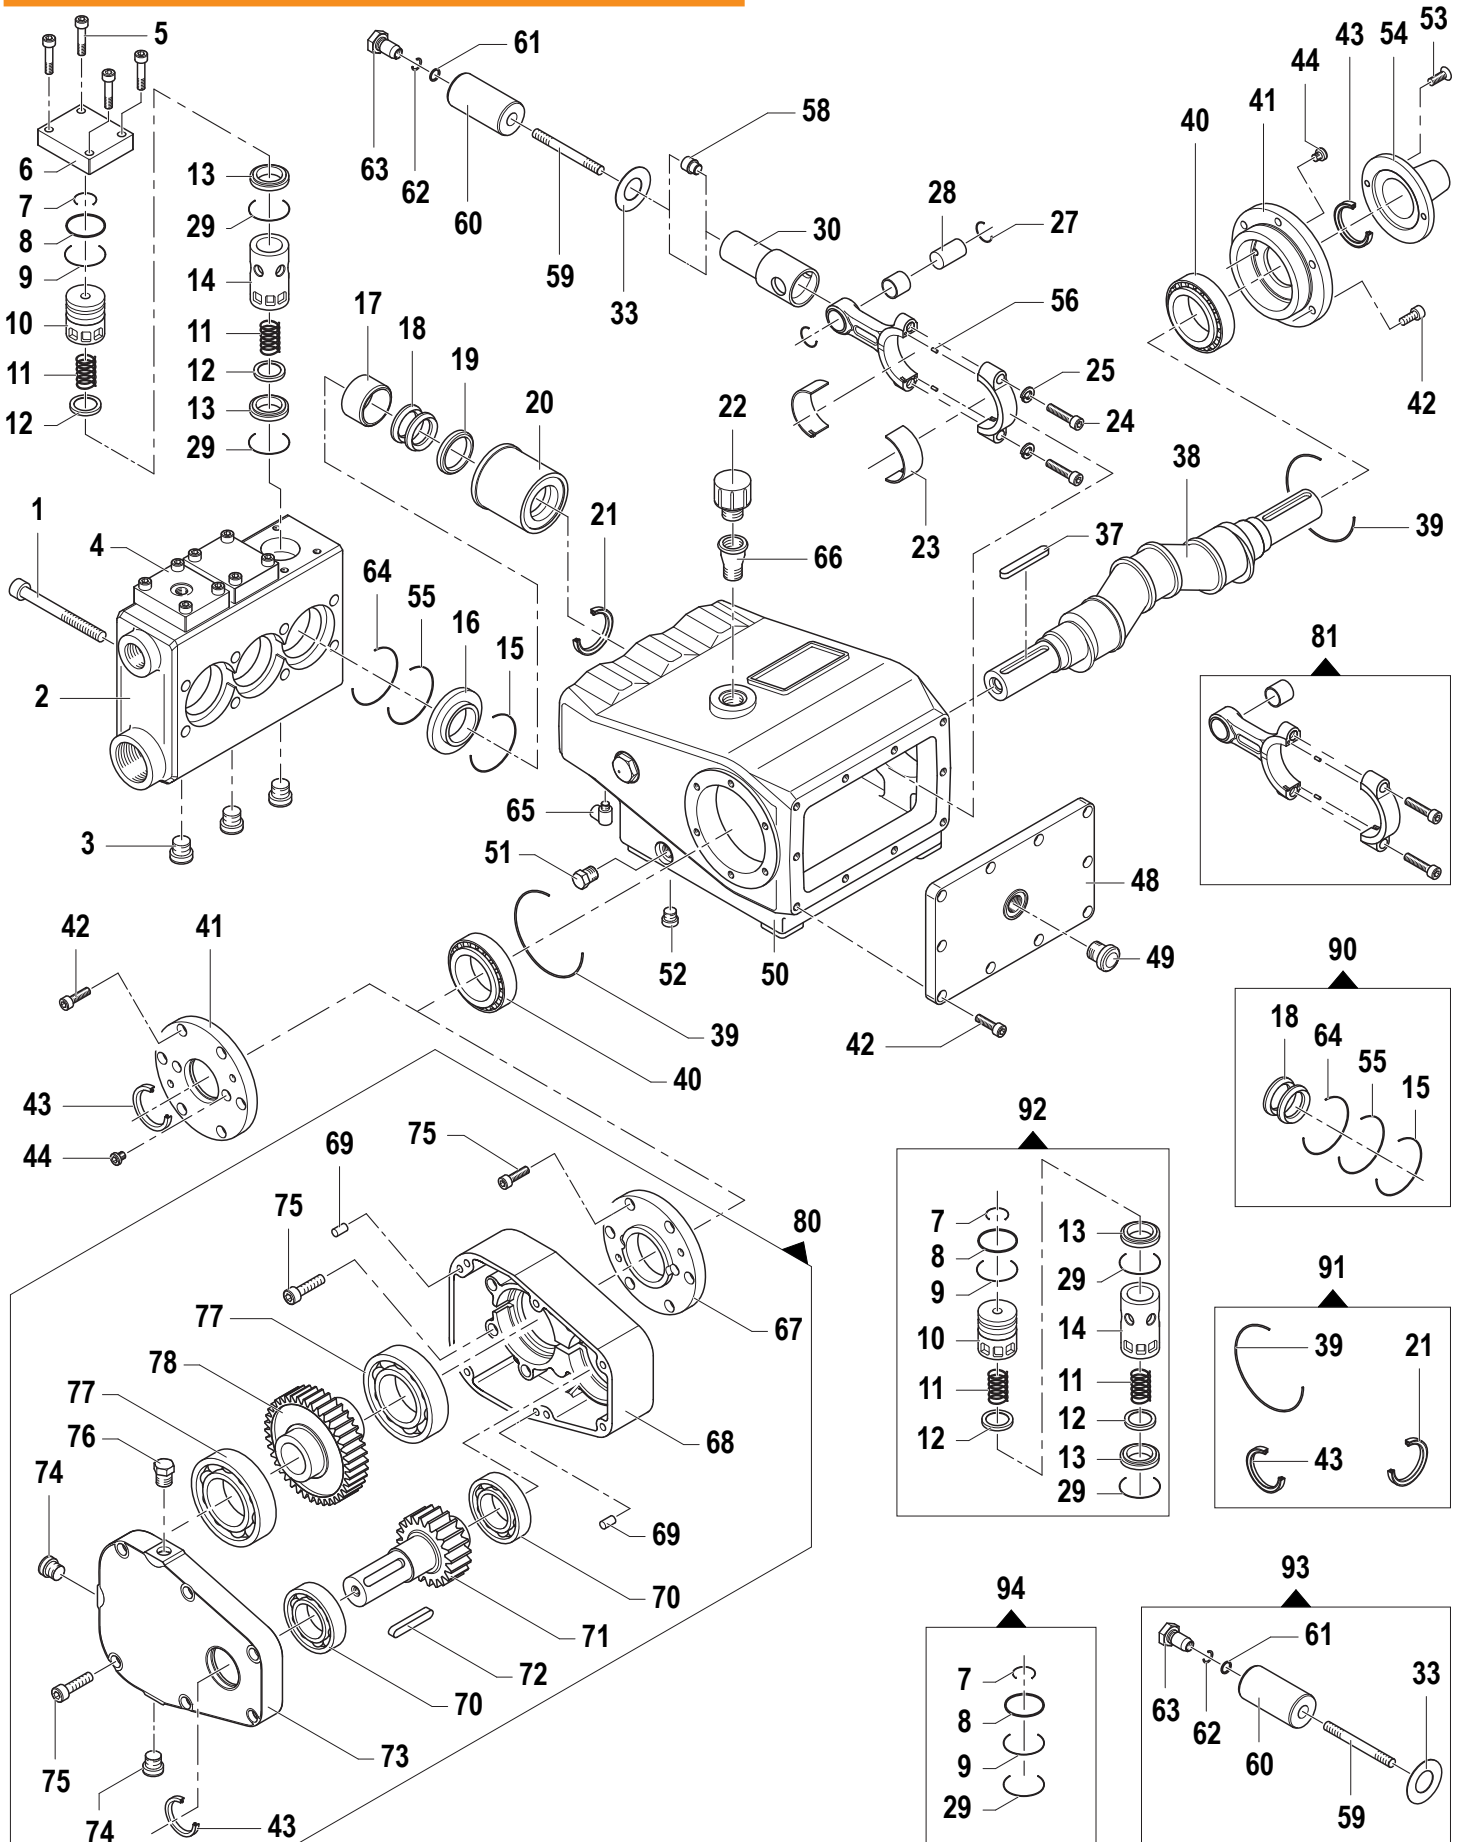

EL - ELR Series

Pompe Alta Pressione - High Pressure Pumps

84/190 - 102/160 - 122/130
128/120 - 152/100 - 164/90

**1000 - 1500 - 1900
RPM**

REVISIONE Nr.
REVISION Nr.

02

DATA EMISSIONE
PRINTING DATE

MAGGIO / MAY 2017

COMET
INDUSTRIAL PUMPS DIVISION

HPP
Brand of COMET

11