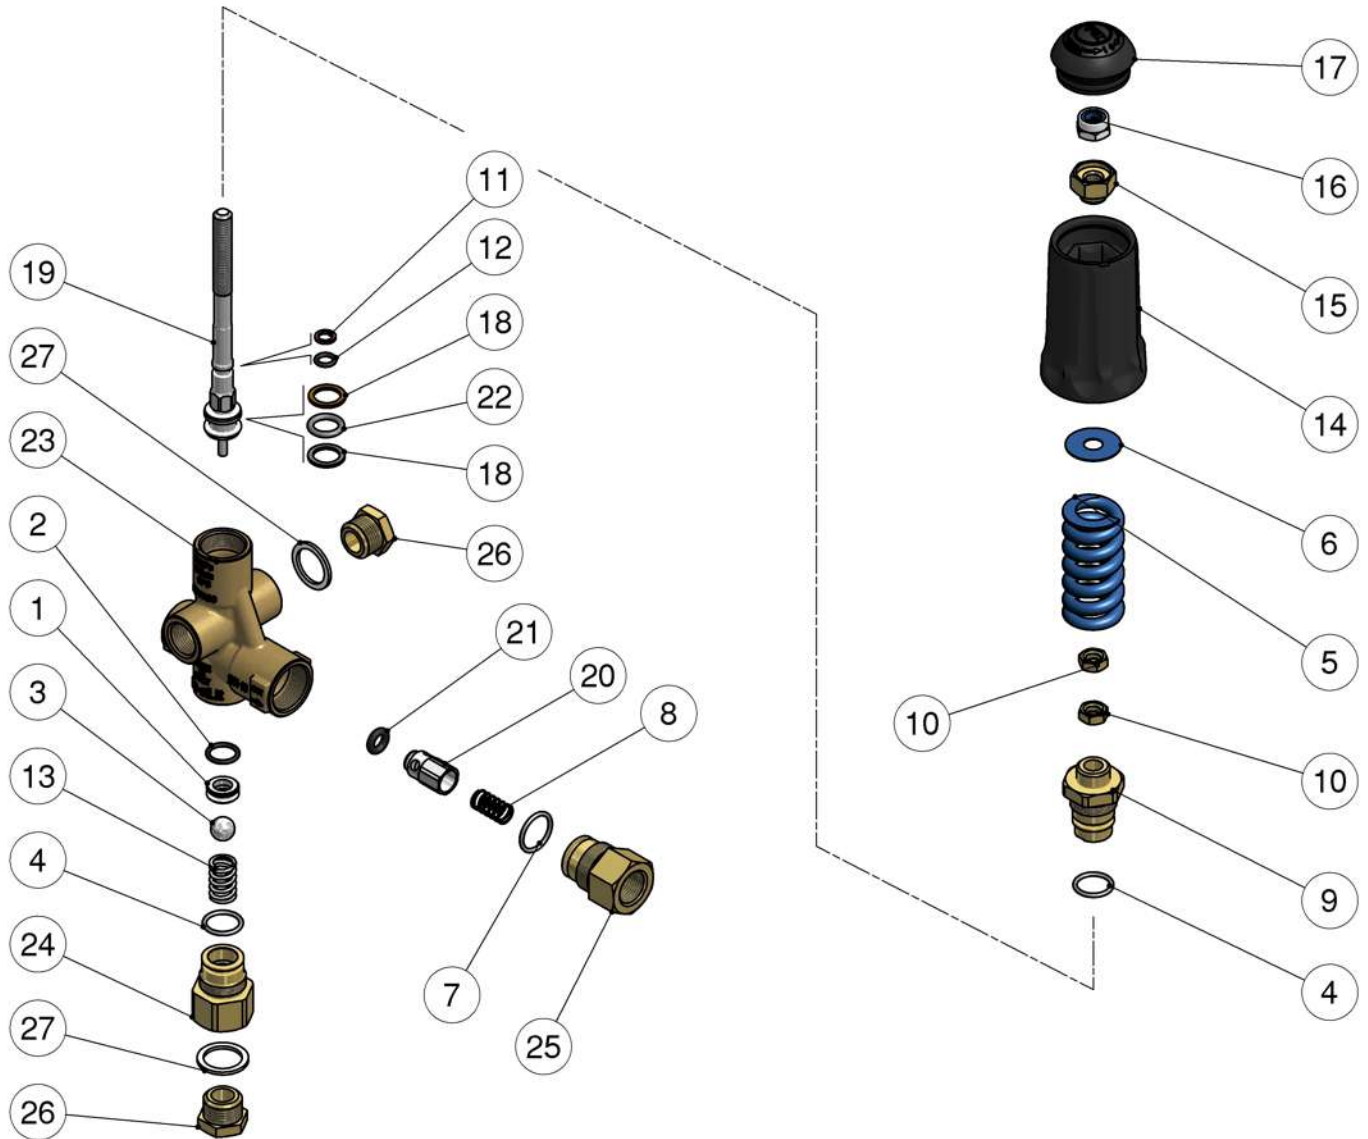

60.0007.00 Puls. RV unld.3/8F Bsp+knob 18MPa  
 60.0007.05 Puls. Rv unld.3/8F Npt+knob-18MPa  
 60.0007.60 Puls. RV unld.3/8F Bsp+knob 31MPa

60.0007.63 Pulsar Rv unload. 3/8FM Bsp-31MPa+knob  
 60.0007.65 Puls. RV unld.3/8F Npt+knob 31MPa  
 60.0007.86 Puls.Rv-valv.3/8Npt+easy starter+knob

K1K2K3K4

1	60.0259.20	Seat, 8mm + O-ring, 1,78mm	1	•				10
2	10.3059.01	O-ring, 1,78x11,11 mm Ni 85	1					10
3	14.7461.00	Ball, 13/32" Sst.	1	•				10
4	10.3064.01	O-ring, 1,78x14 mm Ni 85	2	•				10
5	60.0033.61	Spring, 5,7x26x53 mm blue	1					5
5	60.0012.61	Spring, 5x25x50 mm white (1)	1					5
6	14.3720.40	Washer, 9,2x24x0,5 mm	1					10
7	10.3066.01	O-ring, 1,78x15,6 mm Ni 85	1	•				10
8	60.0053.51	Spring, 0,7x9x20 mm Sst.	1					10
9	60.0146.31	Piston holder, brass	1					5
10	11.4573.31	Hex. nut, M8, brass	2					10
11	10.4006.01	Back-up ring, opn. 6,2x9x1,2 mm	1	•				10
12	10.3051.01	O-ring, 1,78x6,07 mm	1	•				10
13	60.0410.51	Spring, 1,6x11,5x20 mm Sst.	1					5
14	60.0148.24	Knob + Plug -PulsarRv	1					5
16	11.4589.10	Hex. locknut, M8	1					10

K1K2K3K4

18	10.4021.00	Back-up ring, opn. 11,5x15,9x1,2 mm	2	•				10
19	60.0034.51	Puls.RV ex. piston, Sst.(2 bk)	1					5
20	60.0052.99	Shutter pin, brass+o-ring 3x6 mm	1					10
21	10.3213.00	O-ring, 3x6 mm	1	•				10
22	10.3175.00	O-ring, 2,62x10,77 mm	1	•				10
23	60.0141.35	Housing -Pulsar Rv 3/8 Bsp F brass	1					1
23	60.0136.35	Housing -Pulsar Rv 3/8 Npt F brass (2,3,4)	1					1
24	60.0142.31	Suction coupl., 3/8F Bsp brass	1					10
24	60.0137.31	Suction coupl., 3/8F Npt brass (2,3)	1					10
24	60.0121.31	Ball grub screw, brass (4)	1					5
25	60.1811.31	Shutter coupl., 3/8F Bsp brass	1					3
25	60.1817.31	3/8Npt F nipple (2,3,4)	1					3
25	60.0138.31	Outlet nipple 3/8 Bsp M brass (5)	1					3
26	60.0028.31	Plug,brass 3/8 Bsp,hex.19	2					25
26	60.0025.31	Grub screw, brass 3/8M Npt (2,3,4)	2					10
27	14.4042.00	Washer, 16,7x22x1,5 mm alu.	2					25