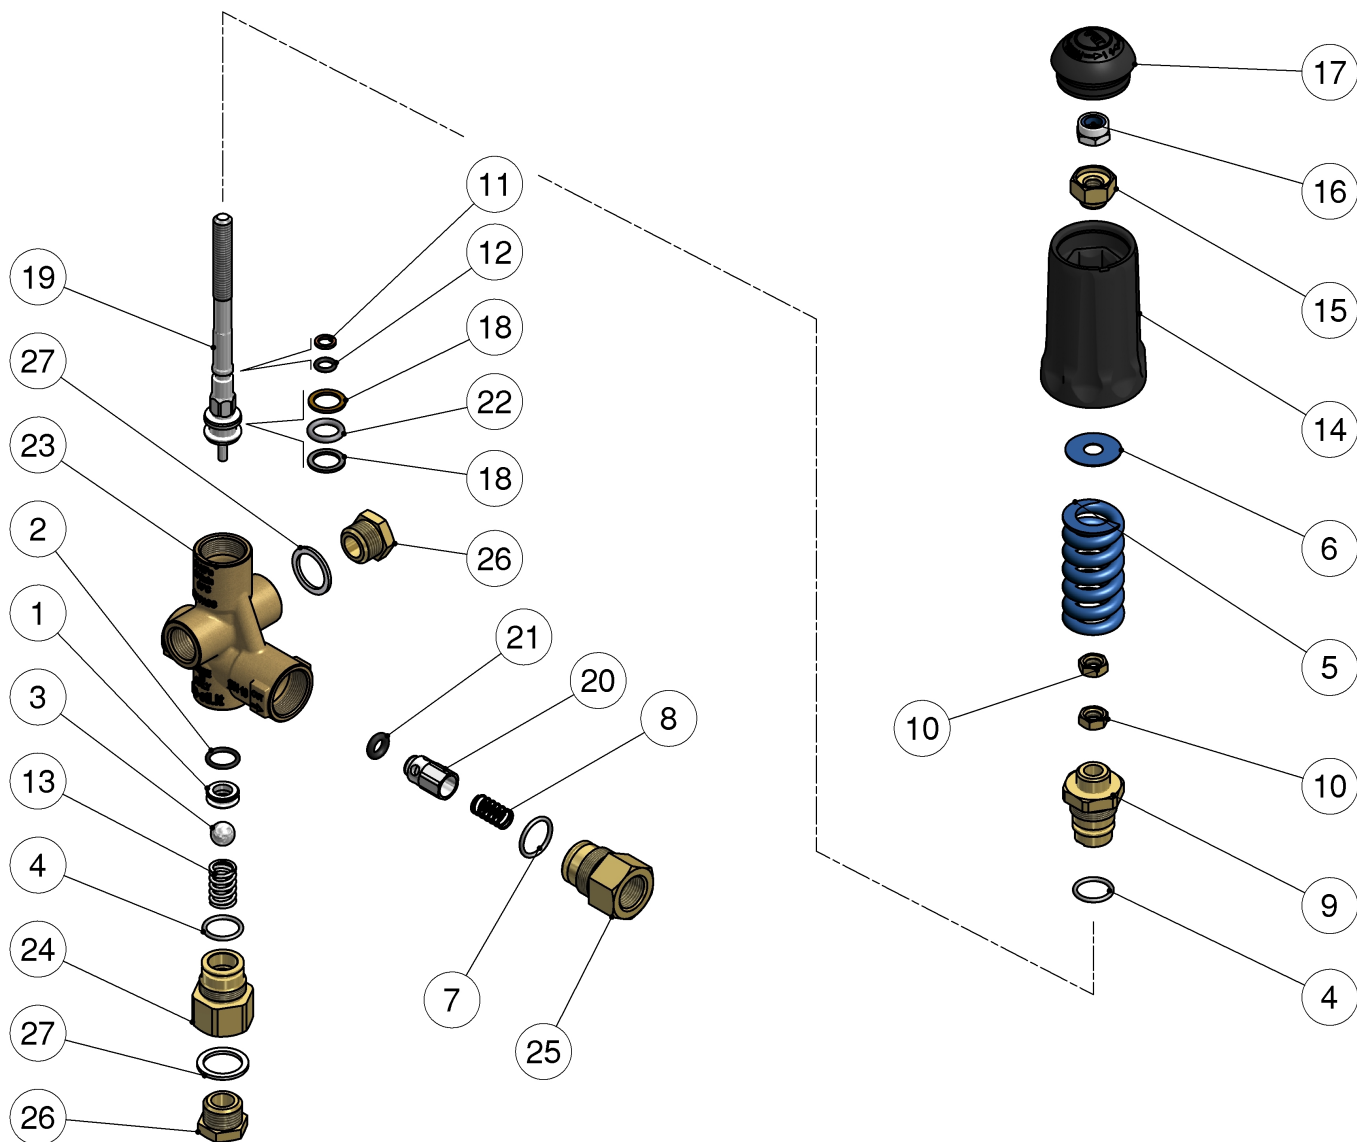

K1K2K3K4

1	60.0259.20	Seat, 8mm + O-ring, 1,78mm	1	•				10
2	10.3059.01	O-ring, 1,78x11,11 mm Ni 85	1					10
3	14.7461.00	Ball, 13/32" Sst.	1	•				10
4	10.3064.01	O-ring, 1,78x14 mm Ni 85	2	•				10
5	60.0033.61	Spring, 5,7x26x53 mm blue	1					5
5	60.0012.61	Spring, 5x25x50 mm white (1)	1					5
6	14.3720.40	Washer, 9,2x24x0,5 mm	1					10
7	10.3066.01	O-ring, 1,78x15,6 mm Ni 85	1	•				10
8	60.0053.51	Spring, 0,7x9x20 mm Sst.	1					10
9	60.0146.31	Piston holder, brass	1					5
10	11.4573.31	Hex. nut, M8, brass	2					10
11	10.4006.01	Back-up ring, opn. 6,2x9x1,2 mm	1	•				10
12	10.3051.01	O-ring, 1,78x6,07 mm	1	•				10
13	60.0410.51	Spring, 1,6x11,5x20 mm Sst.	1					5
14	60.0148.24	Knob + Plug -PulsarRv	1					5
16	11.4589.10	Hex. locknut, M8	1					10

K1K2K3K4

18	10.4021.00	Back-up ring, opn. 11,5x15,9x1,2 mm	2	•				10
19	60.0034.51	Puls.RV ex. piston, Sst.(2 bk )	1					5
20	60.0052.99	Shutter pin, brass+o-ring 3x6 mm	1					10
21	10.3213.00	O-ring, 3x6 mm	1	•				10
22	10.3175.00	O-ring, 2,62x10,77 mm	1	•				10
23	60.0141.35	Housing -Pulsar Rv 3/8 Bsp F brass	1					1
23	60.0136.35	Housing -Pulsar Rv 3/8 Npt F brass (2,3,4)	1					1
24	60.0142.31	Suction coupl., 3/8F Bsp brass	1					10
24	60.0137.31	Suction coupl., 3/8F Npt brass (2,3)	1					10
24	60.0121.31	Ball grub screw, brass (4)	1					5
25	60.1811.31	Shutter coupl., 3/8F Bsp brass	1					3
25	60.1817.31	3/8Npt F nipple (2,3,4)	1					3
25	60.0138.31	Outlet nipple 3/8 Bsp M brass (5)	1					3
26	60.0028.31	Plug,brass 3/8 Bsp,hex.19	2					25
26	60.0025.31	Grub screw, brass 3/8M Npt (2,3,4)	2					10
27	14.4042.00	Washer, 16,7x22x1,5 mm alu.	2					25

K1

K1	60.0009.24	Spares kit -Pulsar Rv, 9(11)x1pcs.	1					
----	------------	------------------------------------	---	--	--	--	--	--

(1) 60.0007.00 (2) 60.0007.05 (3) 60.0007.65 (4) 60.0007.86 (5) 60.0007.63